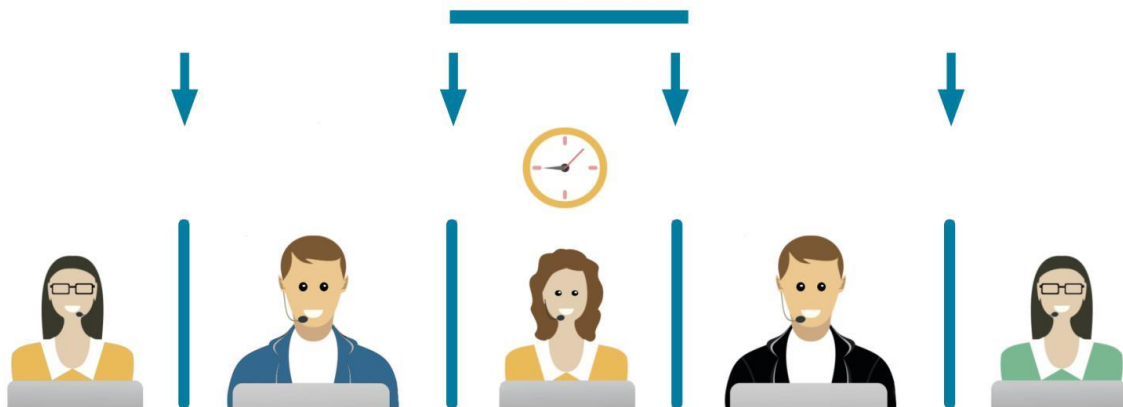

Acrylic Separation / Protection Screens

EMPLOYEE PROTECTION SCREENS

Manufactured from acrylic. Desktop or floor standing options available in a variety of colours to suit your requirements.

- Easy to install
- Radius Edge Corners
- Support feet

UK manufactured and distributed by

Employee Protection Screens. Easy to Install, bespoke sizes available

UK MANUFACTURER

Bespoke solutions to
help your business grow.

Acrylic Separation / Protection Screens